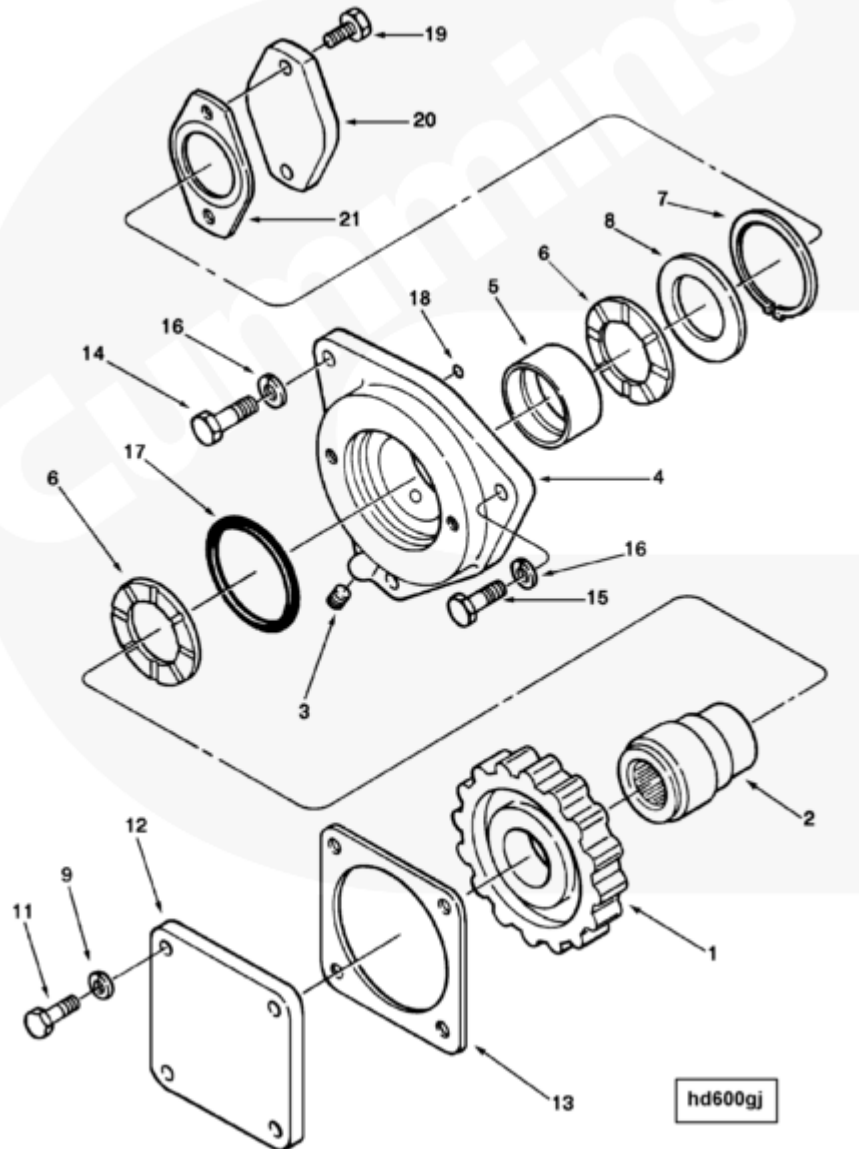

©Cummins Inc

[SMALL](#) | [MEDIUM](#) | [LARGE](#)

Cart	Ref No	Part Number	Part Description	Required	Remarks
<input type="button" value="View My Cart"/>					
		HD6002-03	Hydraulic Pump		Hydraulic pump drive...(More)

					provisions for an SAE 'A'
					pump with an 11 tooth spline
					on the rear of the front gear
					cover, and an SAE 'B' pump
					with a 13 tooth spline on the
					front of the front gear
					cover. 1.1 to 1 speed ratio.
<input type="checkbox"/>	1	206748	Hydraulic Pump Gear	1	
<input type="checkbox"/>	2	3200942	Hydraulic Pump Drive Shaft	1	
		205711	Spline Coupling Sleeve	1	
<input type="checkbox"/>		205769	Hydraulic Pump Drive Shaft	1	
<input type="checkbox"/>		AR12780	Hydraulic Pump Support	1	
<input type="checkbox"/>	3	3628610	Pipe Plug	1	
<input type="checkbox"/>	4	206155	Hydraulic Pump Support	1	
<input type="checkbox"/>	5	3014993	Bushing	1	
<input type="checkbox"/>	6	188040	Thrust Bearing	2	
<input type="checkbox"/>	7	205781	Retaining Ring	1	
<input type="checkbox"/>	8	205784	Plain Washer		
<input type="checkbox"/>	9	111445	Lock Washer		
<input type="checkbox"/>	11	205378	Twelve Point Cap Screw	4	1/2 - 13 X 1 1/4 Inch.
<input type="checkbox"/>	12	206405	Cover Plate		
<input type="checkbox"/>	13	206407	Hand Hole Gasket	1	
<input type="checkbox"/>	14	S 162 A	Hexagon Head Cap Screw	2	7/16 - 14 X 2 3/4 in.
<input type="checkbox"/>	15	103023	Hexagon Head Cap Screw	1	7/16 - 14 X 1 in.
<input type="checkbox"/>	16	135783	Lock Washer	3	7/16 in.
<input type="checkbox"/>	17	145600	O-Ring Seal	1	
<input type="checkbox"/>	18	3818885	O-Ring Seal	1	
<input type="checkbox"/>	19	130715	Hexagon Head Cap Screw	2	3/8 - 16 X 3/4 Inch.
<input type="checkbox"/>	20	204048	Cover Plate	1	
<input type="checkbox"/>	21	3558515	Hydraulic Pump Gasket	1	